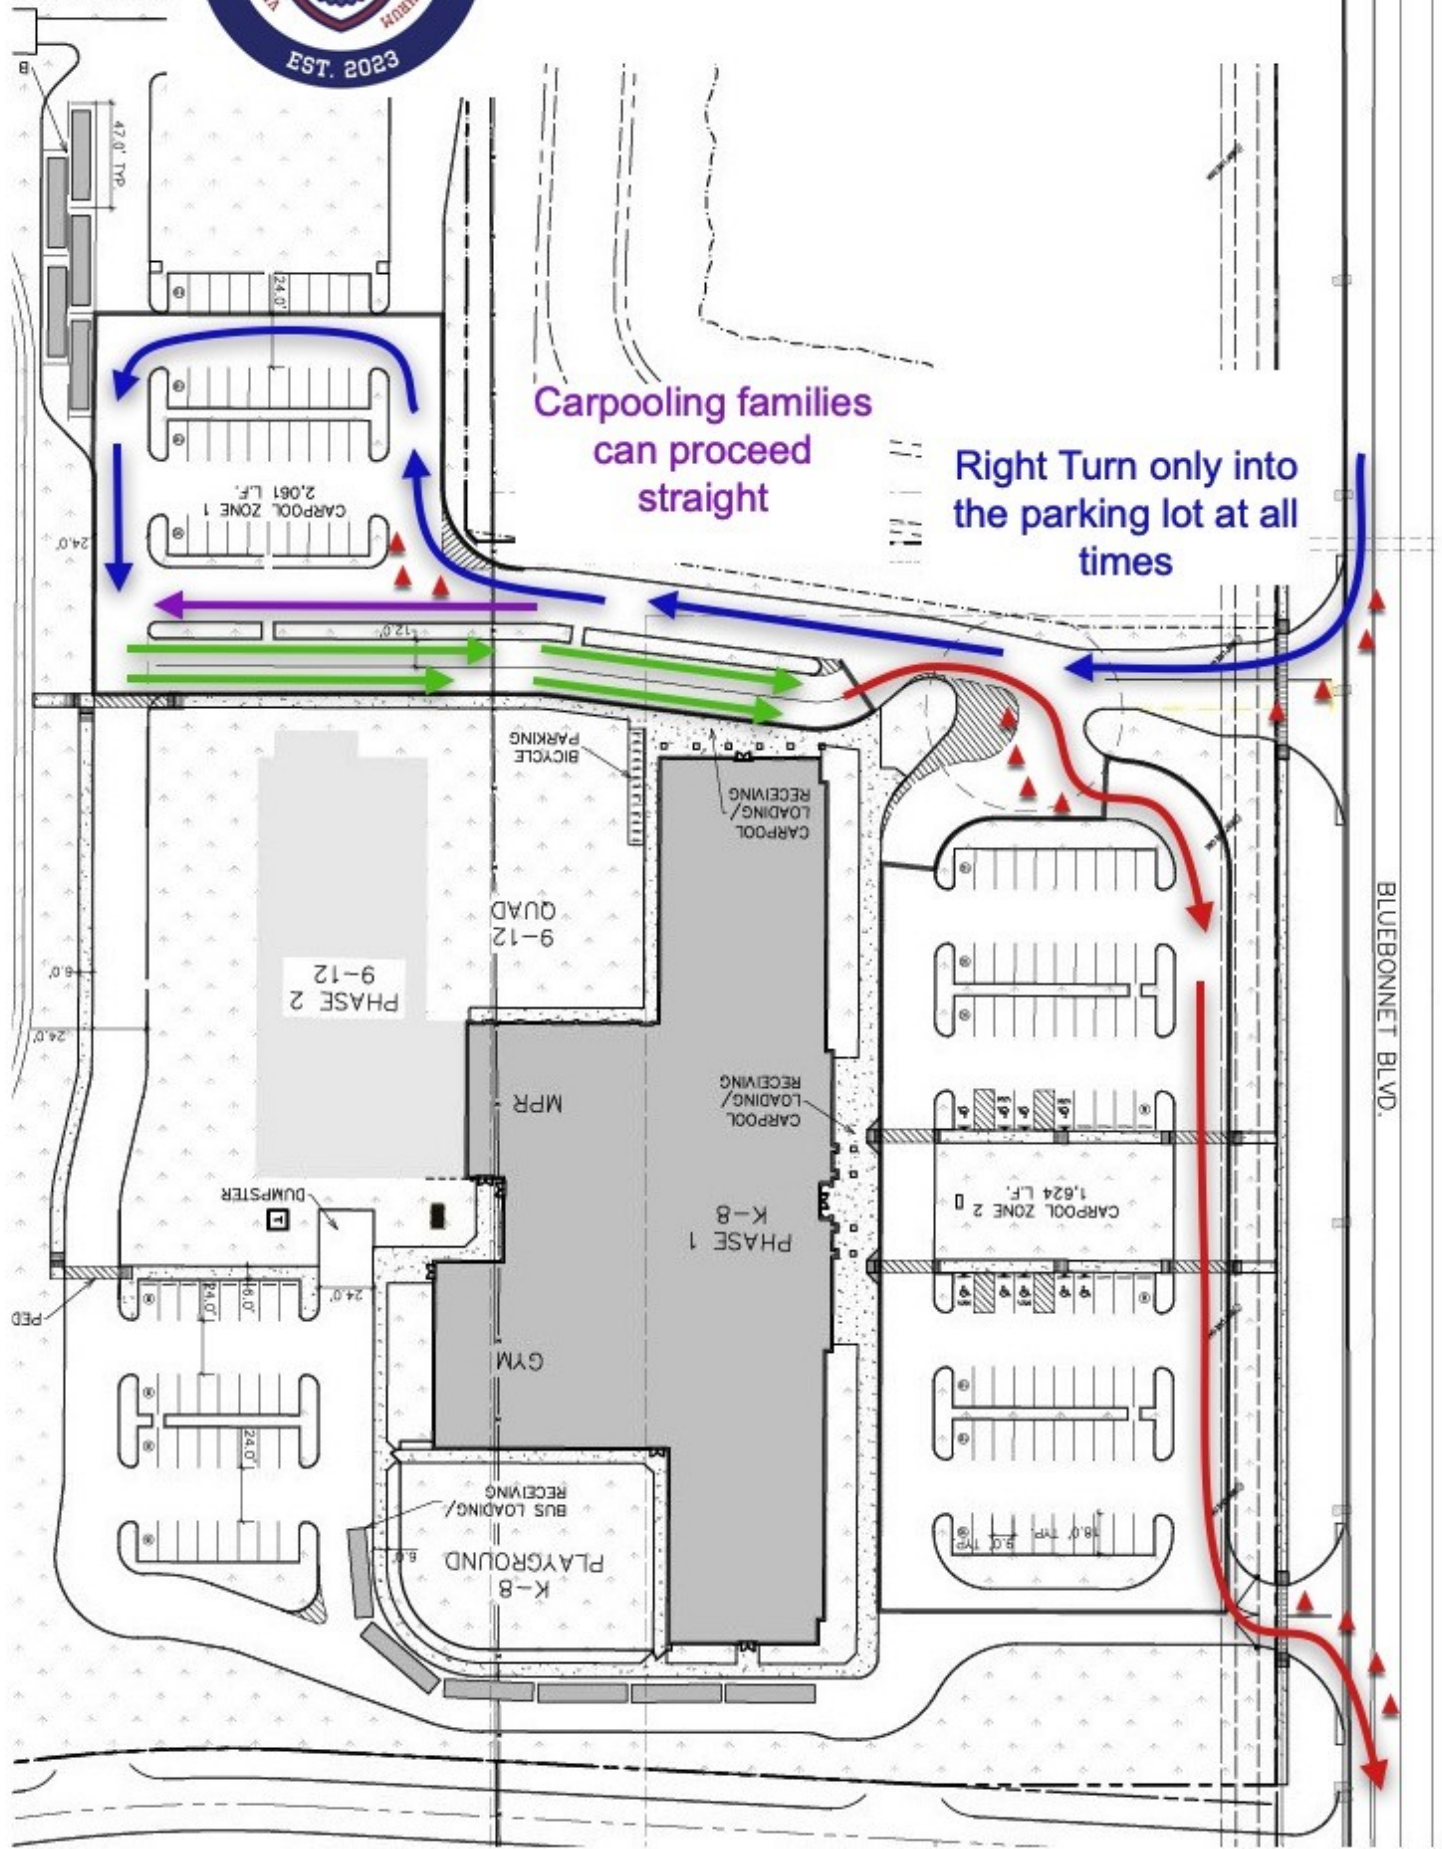

Harveston Drop-off Map

Harveston Pick-Up Map

Carpooling families
can proceed
straight

Right Turn only into
the parking lot at all
times

BLUEBONNET BLVD.