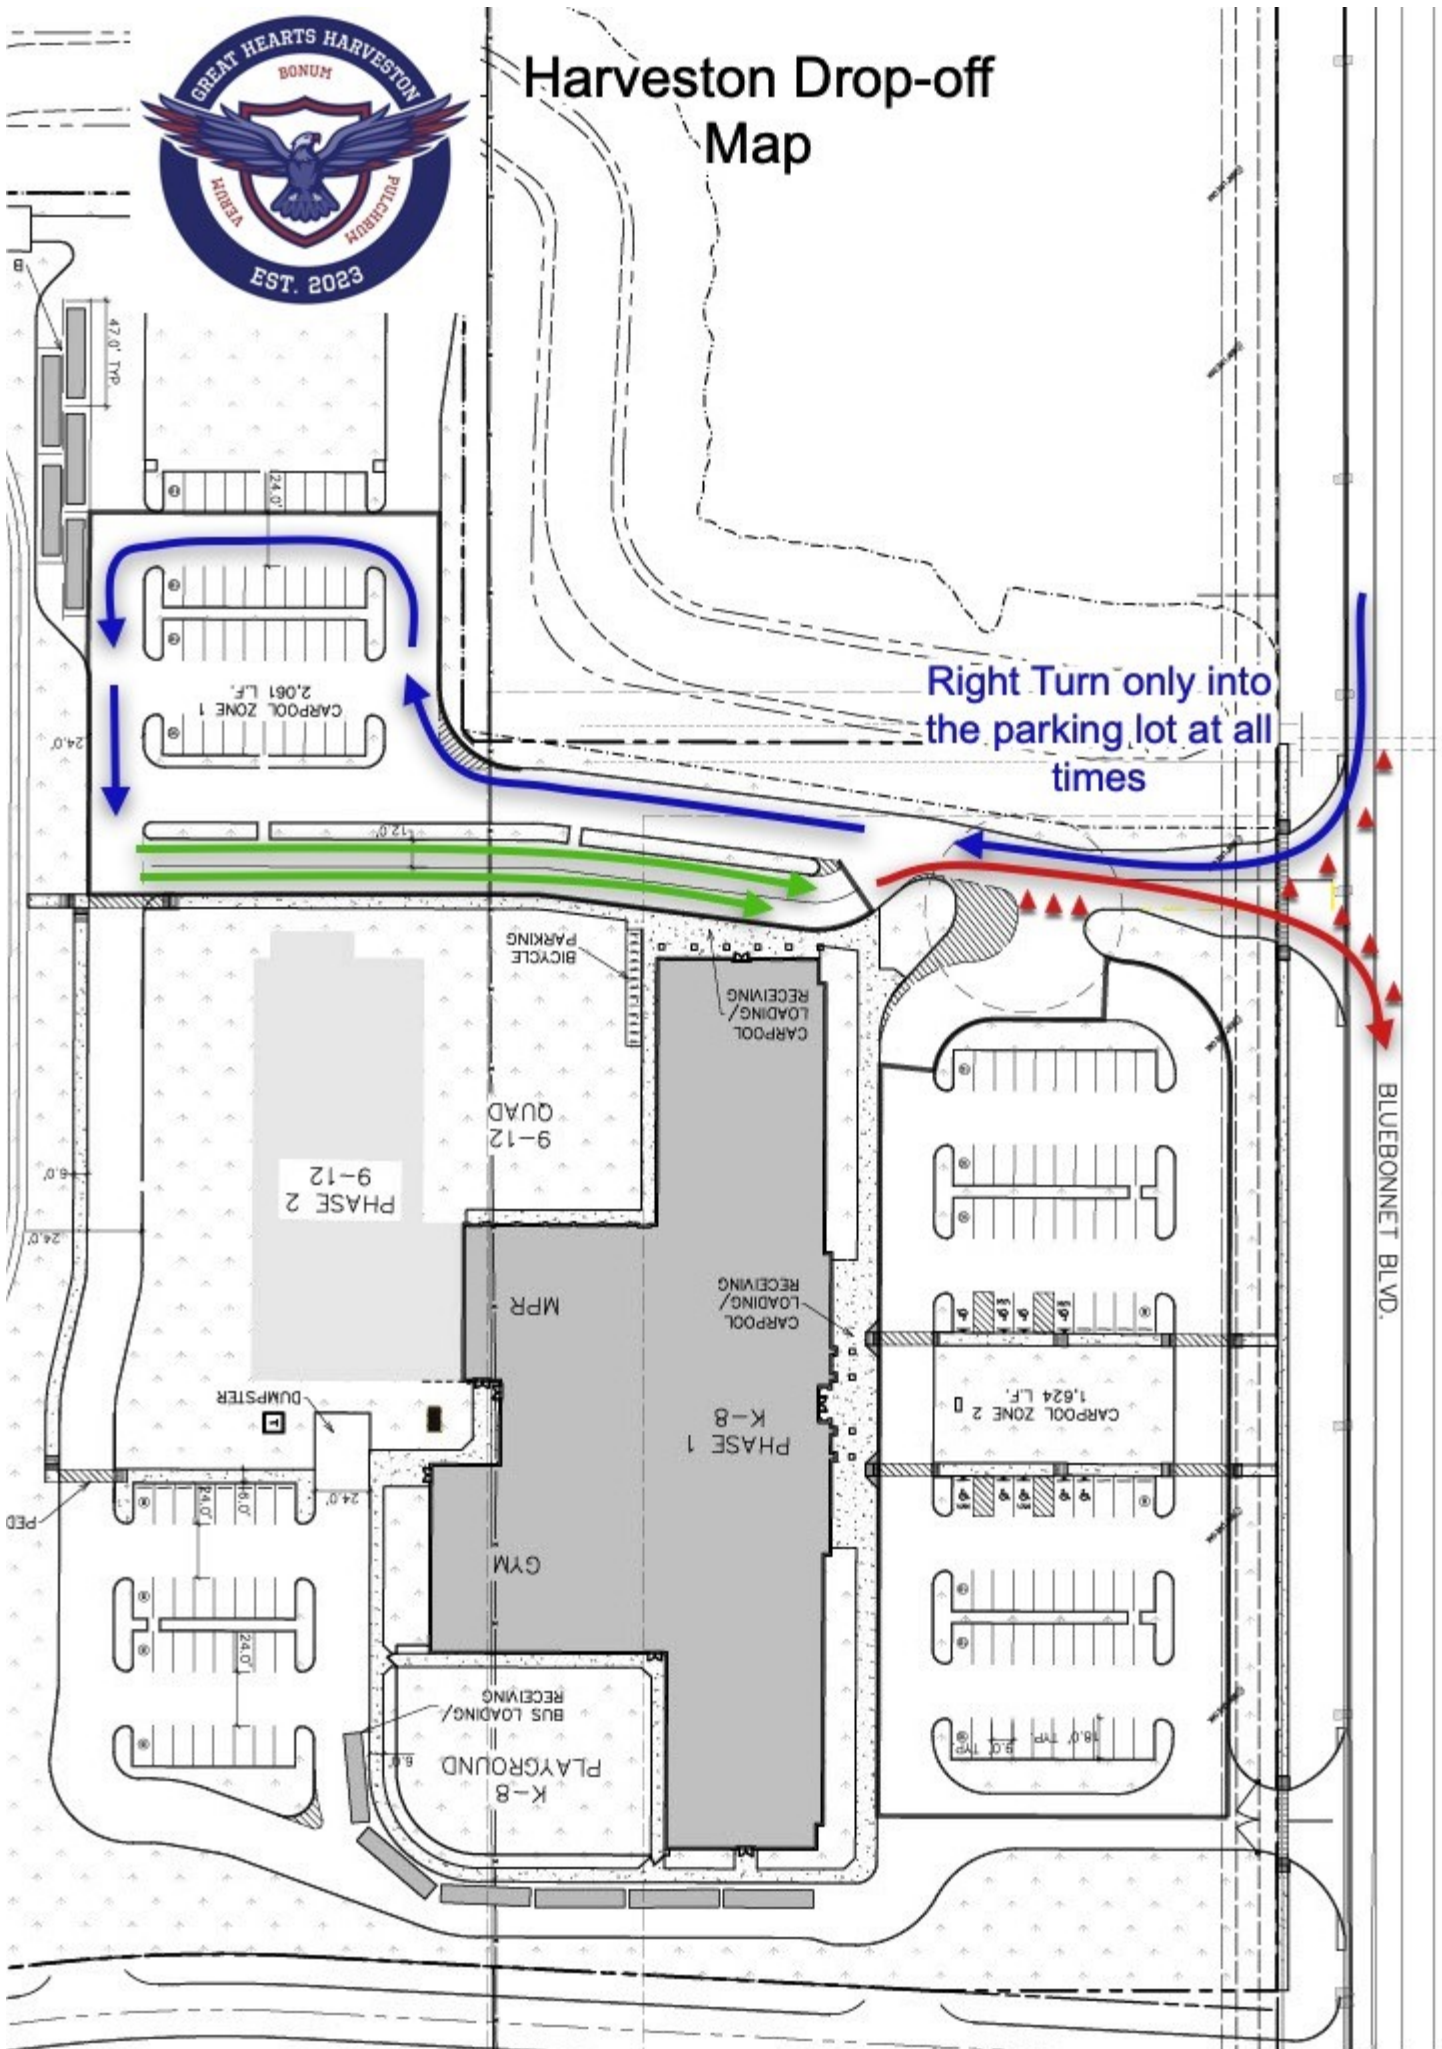

Harveston Drop-off Map

Harveston Pick-Up Map

Carpooling families
can proceed
straight

Right Turn only into
the parking lot at all
times

BLUEBONNET BLVD.